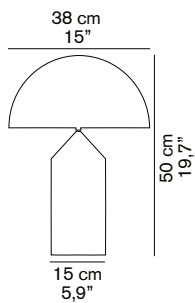

ATOLLO 237

Vico Magistretti
1977

Table lamp giving direct and diffused light in opaline blown Murano glass diffuser. With dimmer.

DIMENSIONS

MATERIALS

metal/blown glass

COLORS

opaline opaque

PACKAGING

Reflector

dimensions 46x46x30 cm/18,1"x18,1"x11,8"
volume 0,0634 m³/2,24 ft³
weight 4 kg/8,81 lb

Base

dimensions 25x29x59 cm/9,8"x11,4"x23,2"
volume 0,0427 m³/1,51 ft³
weight 3 kg/6,61 lb

TYPE

indoor - table lamp

PHOTOMETRIC CURVE