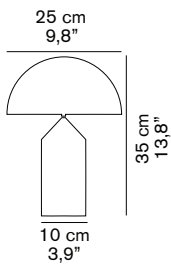

ATOLLO 238

Vico Magistretti
1977

Table lamp giving direct and reflected light in aluminium.
With switch ON/OFF.

DIMENSIONS

MATERIALS

metal

COLORS

external black	RAL9005
inner white	RAL9003
external satin gold	
inner white	RAL9003
satin bronze	

black on/off switch

PACKAGING

 **Reflector**

dimensions 32x32x17 cm / 12,6"x12,6"x6,7"
volume 0,0174 m³ / 0,61 ft³
weight 1 kg / 2,2 lb

 **Base**

dimensions 18x18x38 cm / 7,1"x7,1"x14,9"
volume 0,0123 m³ / 0,43 ft³
weight 1,5 kg / 3,3 lb

TYPE

indoor - table lamp

PHOTOMETRIC CURVE