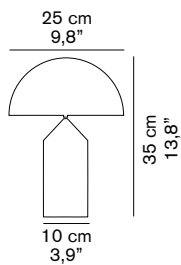

ATOLLO 238

Vico Magistretti
1977

Table lamp giving direct and reflected light in aluminium.
With switch ON/OFF.

DIMENSIONS

MATERIALS

metal

COLORS

| | |
|---------------------|---------|
| external black | RAL9005 |
| inner white | RAL9003 |
| external satin gold | |
| inner white | RAL9003 |
| satin bronze | |

PACKAGING

Reflector

dimensions 32x32x17 cm / 12,6"x12,6"x6,7"
volume 0,0174 m³ / 0,61 ft³
weight 1 kg / 2,2 lb

Base

dimensions 18x18x38 cm / 7,1"x7,1"x14,9"
volume 0,0123 m³ / 0,43 ft³
weight 1,5 kg / 3,3 lb

TYPE

indoor - table lamp

PHOTOMETRIC CURVE