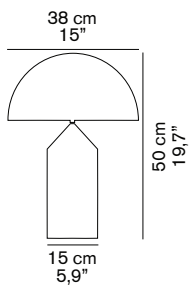

ATOLLO 239

Vico Magistretti
1977

Table lamp giving direct and reflected light in aluminium.
With dimmer.

DIMENSIONS

MATERIALS

metal

COLORS

external black	RAL9005
inner white	RAL9003
external satin gold	
inner white	RAL9003
satin bronze	

Halogen lamp
40-250W (220-240V)
10-150W (100-127V)

LED lamps
4-100W (220-240V)
4-100W (100-127V)

PACKAGING

Reflector

dimensions 45x45x25 cm / 17,7"x17,7"x9,8"
volume 0,0506 m³ / 1,78 ft³
weight 2 kg / 4,40 lb

Base

dimensions 22x22x47 cm / 8,7"x8,7"x18,5"
volume 0,0227 m³ / 0,80 ft³
weight 2,5 kg / 5,51 lb

TYPE

indoor - table lamp

PHOTOMETRIC CURVE