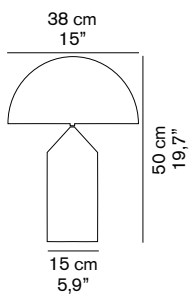

ATOLLO 239

Vico Magistretti
1977

Table lamp giving direct and reflected light in aluminium.
With dimmer.

DIMENSIONS

MATERIALS

metal

COLORS

external black	RAL9005
inner white	RAL9003
external satin gold	
inner white	RAL9003
satin bronze	

PACKAGING

Reflector

dimensions 45x45x25 cm / 17,7"x17,7"x9,8"
volume 0,0506 m³ / 1,78 ft³
weight 2 kg / 4,40 lb

Base

dimensions 22x22x47 cm / 8,7"x8,7"x18,5"
volume 0,0227 m³ / 0,80 ft³
weight 2,5 kg / 5,51 lb

TYPE

indoor - table lamp

PHOTOMETRIC CURVE