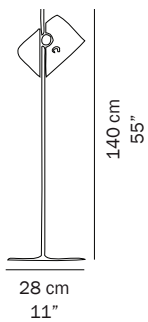

COUPÉ 3321

Joe Colombo
1967

Floor lamp giving direct light, lacquered metal base, chromium-plated stem, adjustable reflector in lacquered aluminium.

DIMENSIONS

MATERIALS

metal/aluminium

COLORS

external lacquered black	RAL9005
inner white	RAL9003
lacquered white	RAL9003

black on/off switch

PACKAGING

dimensions 29x22x149 cm / 11,4"x8,6"x58,7"
volume 0,095 m³ / 3,35 ft³
weight 7,5 kg / 16,53 lb

TYPE

indoor - floor lamp

PHOTOMETRIC CURVE