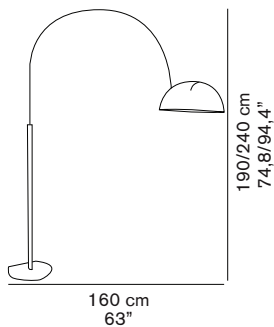

COUPÉ 3320/R

Joe Colombo
1967

Floor lamp giving direct light, metal lacquered base and structure, revolving and height adjustable chromium-plated arc, lacquered aluminium reflector.

DIMENSIONS

MATERIALS

metal/aluminium

COLORS

lacquered white	RAL9003
external lacquered black inner white	RAL9005 RAL9003

BULBS

1 x max 100 W - E27

equipped without bulb

Note: lamp compatible with LED bulbs (according to the market availability and without changes to the standard product)

MARKS

FURTHER INFORMATION

class I

black cable

black on/off switch

PACKAGING

Arco/Arc

dimensions 100x162x5 cm / 39,4"x63,8"x2"
volume 0,081 m³ / 2,86 ft³
weight 5 kg / 11,02 lb

Base/Base

dimensions 46x46x153 cm / 18,1"x18,1"x60,2"
volume 0,3237 m³ / 11,43 ft³
weight 37 kg / 81,57 lb

TYPE

indoor - floor lamp

PHOTOMETRIC CURVE