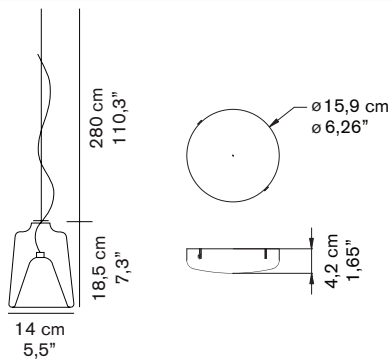

LANTERNA 471

Laudani & Romanelli
1998

Suspension lamp giving diffused light. Transparent and sand-blasted Murano glass diffusers. Glazed anodized metal structure.

DIMENSIONS

MATERIALS

aluminium/blown glass

COLORS

transparent - sand blasted

BULBS

1x max 40 W - E12

equipped without bulb

Note: lamp compatible with LED bulbs (according to the market availability and without changes to the standard product)

MARKS

FURTHER INFORMATION

white rose

transparent cable

accessory: multiple ceiling plate/square

PACKAGING

dimensions 22x22x44 cm / 8,7"x8,7"x17,3"
volume 0,0212 m³ / 0,74 ft³
weight 2 kg / 4,40 lb

TYPE

indoor - suspension lamp

PHOTOMETRIC CURVE