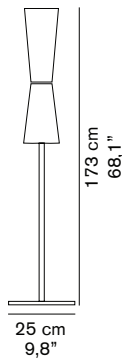

LU-LU 311

Stefano Casciani
1996

Floor lamp. Murano glass diffuser. Brushed metal base.
Chromium-plated metal stand. Double switch/dimmer.

DIMENSIONS

MATERIALS

metal/blown glass

COLORS

opaline opaque

PACKAGING

dimensions 38x33x128 cm / 15"x13"x50,4"
volume 0,1605 m³ / 5,66 ft³
weight 11 kg / 24,25 lb

TYPE

indoor - floor lamp

PHOTOMETRIC CURVE