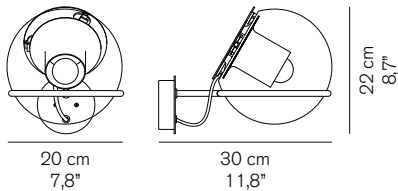

THE GLOBE 727

Joe Colombo
1964

Wall lamp giving direct and diffused light in transparent blown glass.

DIMENSIONS

MATERIALS

metal/blown glass

COLORS

satin nickel
satin gold
anodic bronze

dimensions 39x26x27 cm / 15,4"x10,2"x10,6"
volume 0,0273 m³ / 0,96 ft³
weight 3 kg / 6,61 lb

TYPE

indoor - wall lamp

PHOTOMETRIC CURVE