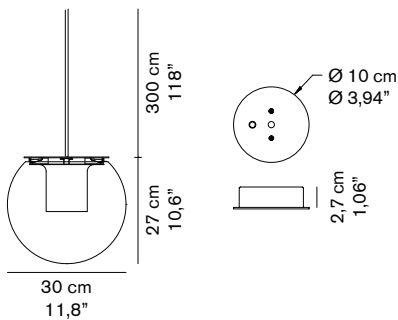

THE GLOBE 828

Joe Colombo
1964

Suspension lamp giving direct and diffused light in transparent blown glass.

DIMENSIONS

MATERIALS

metal/blown glass

COLORS

satin nickel
satin gold
anodic bronze

BULBS

1 x max 60 W - E26

equipped without bulb

Note: lamp compatible with LED bulbs (according to the market availability and without changes to the standard product)

MARKS

FURTHER INFORMATION

rose: satin nickel - anodic bronze

black cable

accessory: multiple ceiling plate/square

PACKAGING

dimensions 38x35x60 cm / 14,9"x13,7"x23,6"
volume 0,0798 m³ / 2,81 ft³
weight 5,5 kg / 12,12 lb

TYPE

indoor - suspension lamp

PHOTOMETRIC CURVE