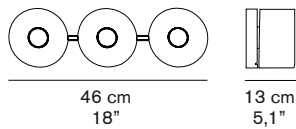

FIORE 123

Laudani & Romanelli
2007

Wall and ceiling lamp in transparent blown glass giving direct and diffused light. Chromium-plated metal structure with 3 lights in straight line.

DIMENSIONS

MATERIALS

metal/blown glass

PACKAGING

dimensions 18x45x27 cm / 7,1"x17,7"x10,6"
volume 0,0218 m³ / 0,77 ft³
weight 3,5 kg / 7,71 lb

TYPE

indoor - wall lamp

PHOTOMETRIC CURVE