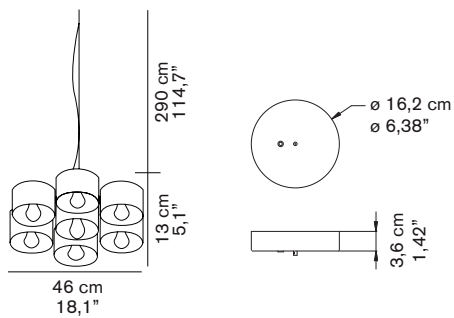

FIORE 423

Laudani&Romanelli
2007

Suspension lamp in transparent blown glass giving direct and diffused light. Chromium-plated metal structure with 7 lights.

DIMENSIONS

MATERIALS

metal/blown glass

COLORS

transparent

BULBS

7 x max 40 W - E12

equipped without bulb

MARKS

FURTHER INFORMATION

chromium-plated rose

transparent cable

Note: lamp compatible with LED bulbs (according to the market availability and without changes to the standard product)

PACKAGING

dimensions 52x52x30 cm / 20,5"x20,5"x11,8"
volume 0,0811 m³ / 2,86 ft³
weight 9 kg / 19,84 lb

TYPE

indoor - suspension lamp

PHOTOMETRIC CURVE