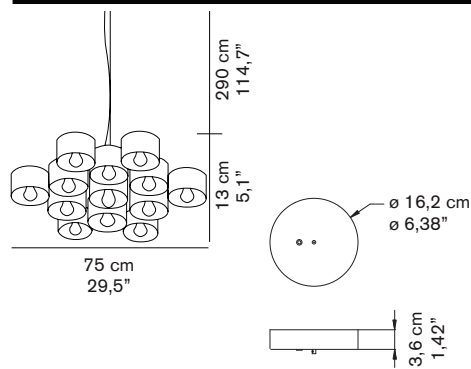

FIORE 433

Laudani&Romanelli
2007

Suspension lamp in transparent blown glass giving direct and diffused light. Chromium-plated metal structure with 13 lights.

DIMENSIONS

MATERIALS

metal/blown glass

COLORS

transparent

BULBS

13 x max 40 W - E12

equipped without bulb

MARKS

FURTHER INFORMATION

chromium-plated rose

transparent cable

Note: lamp compatible with LED bulbs (according to the market availability and without changes to the standard product)

PACKAGING

dimensions 66x60x41 cm / 25,9"x23,6"x16,1"
volume 0,1623 m³ / 5,73 ft³
weight 16 kg / 35,27 lb

TYPE

indoor - suspension lamp

PHOTOMETRIC CURVE