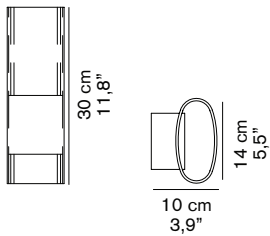

**LINE 147**  
 Francesco Rota  
 2009

Wall lamp giving indirect light (up & down) in transparent oval Pyrex glass. Structure and reflecting screen in polished aluminium.

**DIMENSIONS**

**MATERIALS**

**COLORS**

aluminium/pyrex glass

transparent

**BULBS**

**MARKS**

**FURTHER INFORMATION**

2 x max 40 W - G9

 equipped without bulb

Note: lamp compatible with LED bulbs (according to the market availability and without changes to the standard product)

**PACKAGING**

**TYPE**

**PHOTOMETRIC CURVE**

dimensions 22x16x51 cm / 8,7"x6,3"x20,1"  
 volume 0,0179 m<sup>3</sup> / 0,63 ft<sup>3</sup>  
 weight 2,5 kg / 5,51 lb

indoor - wall lamp