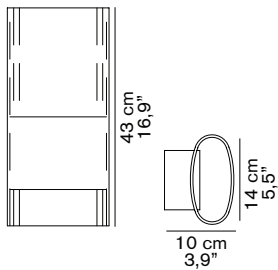

DIMENSIONS

MATERIALS

COLORS

aluminium/pyrex glass

transparent

BULBS

MARKS

FURTHER INFORMATION

2 x max 40 W - G9

equipped without bulb

Note: lamp compatible with LED bulbs (according to the market availability and without changes to the standard product)

PACKAGING

TYPE

PHOTOMETRIC CURVE

dimensions 64x22x16 cm / 25,2"x8,7"x6,3"
volume 0,0225 m³ / 0,80 ft³
weight 3 kg / 6,61 lb

indoor - wall lamp