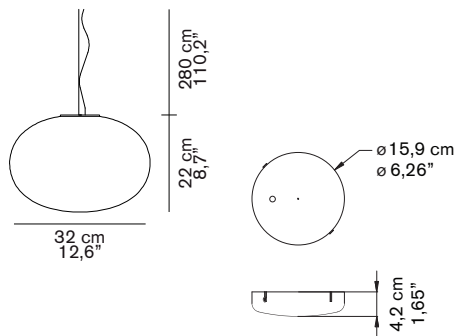

ALBA 465

Mariana Pellegrino Soto
2017

Suspension lamp giving diffused light in polished opaline blown-glass. Satin brass finish structure.

DIMENSIONS

MATERIALS

metal/blown-glass

COLORS

satin brass
polished opaline

BULBS

1 x max 60 W - E26

equipped without bulb

MARKS

FURTHER INFORMATION

white rose

transparent cable

accessory: multiple ceiling plate/square

PACKAGING

dimensions 41x41x36 cm / 16,1"x16,1"x14,2"
volume 0,0606 m³ / 2,14 ft³
weight 3,7 kg / 8,16 lb

TYPE

indoor - suspension lamp

PHOTOMETRIC CURVE