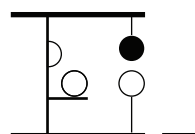

ALBA 465

Mariana Pellegrino Soto
2017

Suspension lamp giving diffused light in polished opaline blown-glass. Satin brass finish structure.

DIMENSIONS

MATERIALS

metal/blown-glass

COLORS

satin brass
polished opaline

BULBS

1 x max 60 W - E26

equipped without bulb

MARKS

FURTHER INFORMATION

white rose

transparent cable

accessory: multiple ceiling plate/square

PACKAGING

dimensions 41x41x36 cm / 16,1"x16,1"x14,2"
volume 0,0606 m³ / 2,14 ft³
weight 3,7 kg / 8,16 lb

TYPE

indoor - suspension lamp

PHOTOMETRIC CURVE