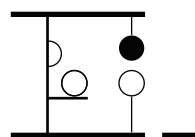

ALBA 468

Mariana Pellegrino Soto
2017

Suspension lamp giving diffused light in polished opaline blown-glass. Satin brass or anodic bronze finish structure with rectangular profile.

DIMENSIONS

MATERIALS

metal/blown-glass

white rose

transparent cable

PACKAGING

dimensions 56x48x38 cm / 22"x18,9"x15"
volume 0,1022 m³ / 3,6 ft³
weight 6,2 kg / 13,7 lb

TYPE

indoor - suspension lamp

PHOTOMETRIC CURVE