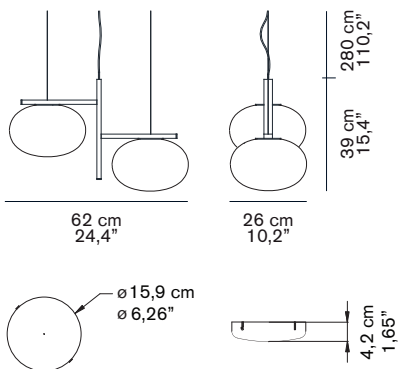

ALBA 468

Mariana Pellegrino Soto
2017

Suspension lamp giving diffused light in polished opaline blown-glass. Satin brass or anodic bronze finish structure with rectangular profile.

DIMENSIONS

MATERIALS

metal/blown-glass

COLORS

satin brass
polished opaline

anodic bronze
polished opaline

BULBS

2 x max 60 W - E26

 equipped without bulb

MARKS

FURTHER INFORMATION

white rose

transparent cable

PACKAGING

dimensions 56x48x38 cm / 22"x18,9"x15"
volume 0,1022 m³ / 3,6 ft³
weight 6,2 kg / 13,7 lb

TYPE

indoor - suspension lamp

PHOTOMETRIC CURVE