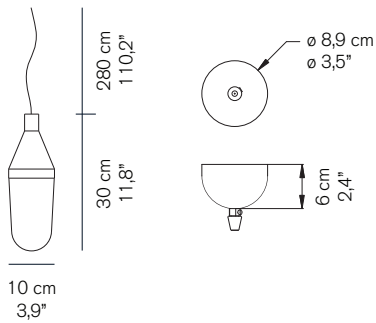

NIWA 1180

Christophe Pillet
2017

Suspension lamp giving diffused light. Lacquered aluminium structure, transparent blown-glass diffuser.

DIMENSIONS

MATERIALS

aluminium/glass

COLORS

beige grey

RAL7006

BULBS

1 x max 15 W - E27 (LED)

equipped without bulb

MARKS

FURTHER INFORMATION

class I

black rose

black cable

accessory: multiple ceiling bar/plate

PACKAGING

dimensions 28x18x30 cm / 11"x7,1"x11,8"
volume 0,0151 m³ / 0,53 ft³
weight 1,9 kg / 4,19 lb

TYPE

indoor - suspension lamp

PHOTOMETRIC CURVE