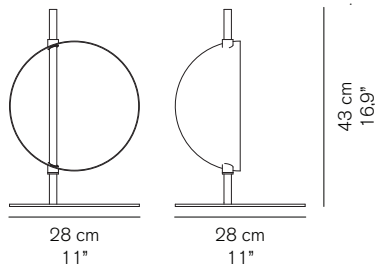

SUPERLUNA 297

Victor Vasilev
2015

Table lamp giving indirect and reflected light with one rotating metal hemisphere.

DIMENSIONS

MATERIALS

metal

COLORS

matt black	RAL9005
matt black stem	RAL9005
anodic brass	
matt black stem	RAL9005

BULBS

1 x max 7,5 W - LED
3000° K - 765 lm - CRI > 85

 equipped with led

MARKS

FURTHER INFORMATION

class II

black cable

black on/off switch

PACKAGING

dimensions 35x35x51 cm / 13,7"x13,7"x20"
volume 0,0625 m³ / 2,20 ft³
weight 5 kg / 11,02 lb

TYPE

indoor - table lamp

PHOTOMETRIC CURVE