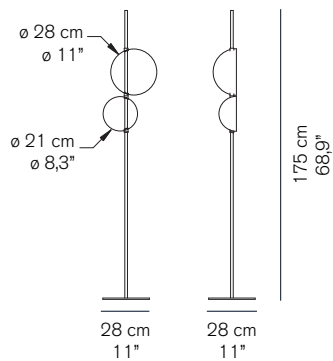

SUPERLUNA 397

Victor Vasilev
2015

Floor lamp giving indirect and reflected light with two rotating metal hemispheres.

DIMENSIONS

MATERIALS

metal

COLORS

matt black	RAL9005
matt black stem	RAL9005
anodic brass	
matt black stem	RAL9005

BULBS

2 x max 7,5 W - LED
3000° K - 1530 lm - CRI > 85

 equipped with led

MARKS

FURTHER INFORMATION

class II

black cable

black on/off switch

PACKAGING

dimensions 37x37x184 cm / 14,6"x14,6"x72,4"
volume 0,2519 m³ / 8,90 ft³
weight 12 kg / 26,46 lb

TYPE

indoor - table lamp

PHOTOMETRIC CURVE