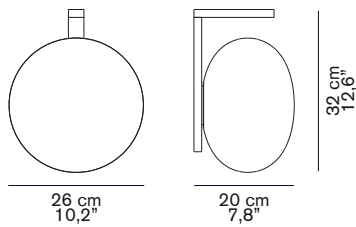

ALBA 174

Mariana Pellegrino Soto
2018

Wall lamp giving diffused light in polished opaline blown-glass. Satin brass finish structure with rectangular profile.

DIMENSIONS

MATERIALS

metal/blown-glass

COLORS

satin brass
polished opaline

BULBS

1 x max 75 W - E27

 equipped without bulb

MARKS

FURTHER INFORMATION

class I

PACKAGING

dimensions 56x48x38 cm / 22,1"x18,9"x14,9"
volume 0,1022 m³ / 3,61 ft³
weight 3,7 kg / 8,16 lb

TYPE

indoor - wall lamp

PHOTOMETRIC CURVE