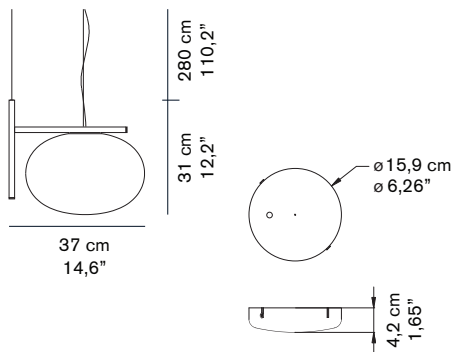

ALBA 466

Mariana Pellegrino Soto
2018

Suspension lamp giving diffused light in polished opaline blown-glass. Satin brass or anodic bronze finish structure with rectangular profile.

DIMENSIONS

MATERIALS

metal/blown-glass

COLORS

satin brass
polished opaline

anodic bronze
polished opaline

BULBS

1 x max 75 W - E27

 equipped without bulb

MARKS

FURTHER INFORMATION

class II

white rose

transparent cable

PACKAGING

dimensions 46x46x40 cm / 18,1"x18,1"x15,7"
volume 0,0846 m³ / 3 ft³
weight 6 kg / 13,2 lb

TYPE

indoor - suspension lamp

PHOTOMETRIC CURVE