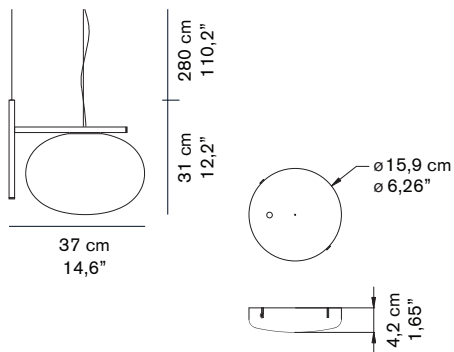

ALBA 466

Mariana Pellegrino Soto
2018

Suspension lamp giving diffused light in polished opaline blown-glass. Satin brass or anodic bronze finish structure with rectangular profile.

DIMENSIONS

MATERIALS

metal/blown-glass

COLORS

satin brass
polished opaline

anodic bronze
polished opaline

BULBS

1 x max 60 W - E26

 equipped without bulb

MARKS

FURTHER INFORMATION

white rose

transparent cable

PACKAGING

dimensions 46x46x40 cm / 18,1"x18,1"x15,7"
volume 0,0846 m³ / 3 ft³
weight 6 kg / 13,2 lb

TYPE

indoor - suspension lamp

PHOTOMETRIC CURVE