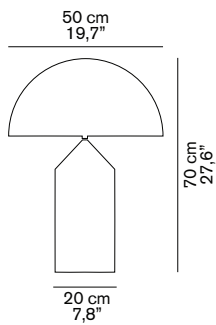

ATOLLO 233

Vico Magistretti
1977

Table lamp in aluminium giving direct light, with universal dimmer.

DIMENSIONS

MATERIALS

metal

COLORS

white	RAL9003
external black inner white	RAL9005 RAL9003
external satin gold inner white	RAL9003
satin bronze	

PACKAGING

Reflector

dimensions 58x58x35 cm/22,8"x22,8"x13,8"
volume 0,117 m³/4,13 ft³
weight 2,5 kg/5,51 lb

Base

dimensions 32x32x86 cm/12,6"x12,6"x33,9"
volume 0,088 m³/3,11 ft³
weight 6,5 kg/14,33 lb

TYPE

indoor - table lamp

PHOTOMETRIC CURVE