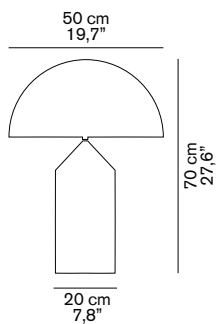

ATOLLO 235

Vico Magistretti
1977

Table lamp giving direct and diffused light in opaline blown Murano glass diffuser. With universal dimmer.

DIMENSIONS

MATERIALS

metal/blown glass

COLORS

opaline opaque

PACKAGING

Reflector

dimensions 61x61x35 cm/24"x24"x13,8"
volume 0,138 m³/4,87 ft³
weight 7,5 kg/16,53 lb

Base

dimensions 32x32x86 cm/12,6"x12,6"x33,9"
volume 0,088 m³/3,11 ft³
weight 6 kg/13,22 lb

TYPE

indoor - table lamp

PHOTOMETRIC CURVE