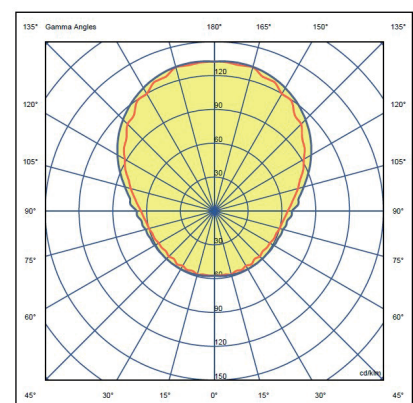

ALBA 194

Mariana Pellegrino Soto
2018

Wall lamp giving diffused light in polished opaline blown-glass. Satin brass finish structure with rectangular profile.

DIMENSIONS

MATERIALS

metal/blown-glass

COLORS

satin brass
polished opaline

BULBS

1 x max 75 W - E27

equipped without bulb

MARKS

FURTHER INFORMATION

class I

PACKAGING

dimensions 45x45x40 cm / 17,7"x17,7"x15,7"
volume 0,081 m³ / 2,86 ft³
weight 4 kg / 8,81 lb

TYPE

indoor - wall lamp

PHOTOMETRIC CURVE

BULB TECHNICAL DATA:
13W E27 LED 220-240 V
Sources Flux 835 lm