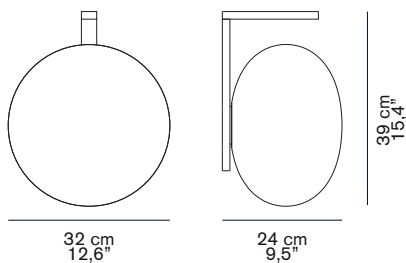

ALBA 194

Mariana Pellegrino Soto
2018

Wall lamp giving diffused light in polished opaline blown-glass. Satin brass finish structure with rectangular profile.

DIMENSIONS

MATERIALS

metal/blown-glass

COLORS

satin brass
polished opaline

BULBS

1 x max 75 W - E27

equipped without bulb

MARKS

FURTHER INFORMATION

class I

PACKAGING

dimensions 45x45x40 cm / 17,7"x17,7"x15,7"
volume 0,081 m³ / 2,86 ft³
weight 4 kg / 8,81 lb

TYPE

indoor - wall lamp

PHOTOMETRIC CURVE

BULB TECHNICAL DATA:
13W E27 LED 220-240 V
Sources Flux 835 lm