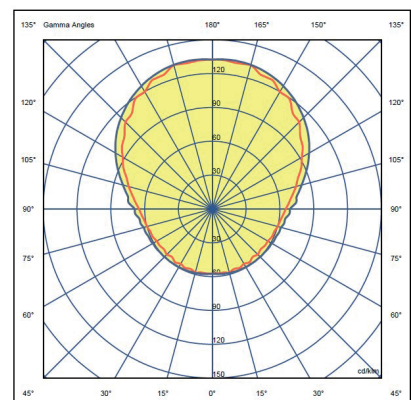

ALBA 194

Mariana Pellegrino Soto
2018

Wall lamp giving diffused light in polished opaline blown-glass. Satin brass finish structure with rectangular profile.

DIMENSIONS

MATERIALS

metal/blown-glass

COLORS

satin brass
polished opaline

BULBS

1 x max 60 W - E26

 equipped without bulb

MARKS

FURTHER INFORMATION

PACKAGING

dimensions 45x45x40 cm / 17,7"x17,7"x15,7"
volume 0,081 m³ / 2,86 ft³
weight 4 kg / 8,81 lb

TYPE

indoor - wall lamp

PHOTOMETRIC CURVE

BULB TECHNICAL DATA:
13W E27 LED 220-240 V
Sources Flux 835 lm