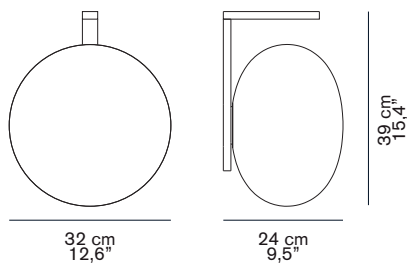

ALBA 194

Mariana Pellegrino Soto
2018

Wall lamp giving diffused light in polished opaline blown-glass. Satin brass finish structure with rectangular profile.

DIMENSIONS

MATERIALS

metal/blown-glass

COLORS

satin brass
polished opaline

BULBS

1 x max 60 W - E26

 equipped without bulb

MARKS

FURTHER INFORMATION

PACKAGING

dimensions 45x45x40 cm / 17,7"x17,7"x15,7"
volume 0,081 m³ / 2,86 ft³
weight 4 kg / 8,81 lb

TYPE

indoor - wall lamp

PHOTOMETRIC CURVE

BULB TECHNICAL DATA:
13W E27 LED 220-240 V
Sources Flux 835 lm