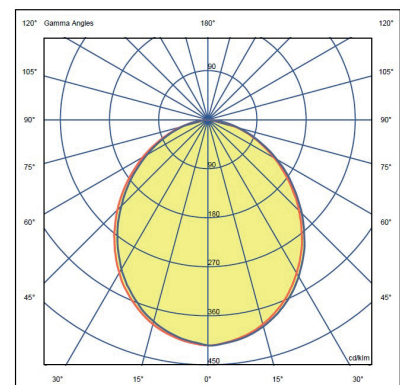

PHOTOMETRIC CURVE

BULB TECHNICAL DATA:
2x6 E14LED 220-240 V
Sources Flux 160 lm