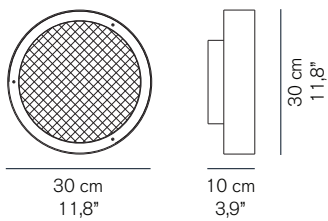

## BERLIN 720

Christophe Pillet  
2017

Wall/ceiling lamp giving direct and diffused light in metal.  
Sand-blasted wired glass diffuser.

### DIMENSIONS

### PACKAGING

dimensions 38x38x24 cm / 15"x15"x9,5"  
volume 0,0346 m<sup>3</sup> / 1,22 ft<sup>3</sup>  
weight 3,8 kg / 8,37 lb

### PHOTOMETRIC CURVE

BULB TECHNICAL DATA:  
2x6 E14LED 220-240 V  
Sources Flux 160 lm