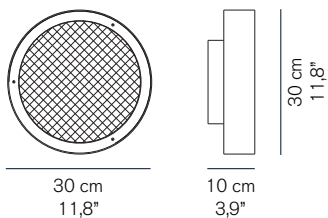

BERLIN 720

Christophe Pillet
2017

Wall/ceiling lamp giving direct and diffused light in metal.
Sand-blasted wired glass diffuser.

DIMENSIONS

MATERIALS

metal/sand-blasted wired glass

COLORS

anodized brass

BULBS

2 x max 10 W - E12 (LED)

 equipped without bulb

MARKS

FURTHER INFORMATION

PACKAGING

dimensions 38x38x24 cm / 15"x15"x9,5"
volume 0,0346 m³ / 1,22 ft³
weight 3,8 kg / 8,37 lb

TYPE

indoor - wall/ceiling lamp

PHOTOMETRIC CURVE

BULB TECHNICAL DATA:
2x6 E14LED 220-240 V
Sources Flux 160 lm