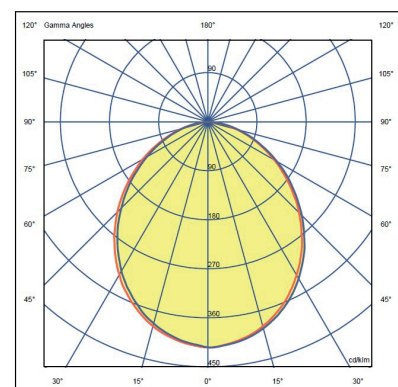

BULBS

2 x max 10 W - E12 (LED)

 equipped without bulb

MARKS

FURTHER INFORMATION

PACKAGING

dimensions 38x38x24 cm / 15"x15"x9,5"
volume 0,0346 m³ / 1,22 ft³
weight 3,8 kg / 8,37 lb

TYPE

indoor - wall/ceiling lamp

PHOTOMETRIC CURVE

BULB TECHNICAL DATA:
2x6 E14LED 220-240 V
Sources Flux 160 lm