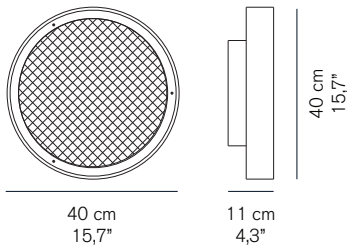

BERLIN 721

Christophe Pillet
2017

Wall/ceiling lamp giving direct and diffused led light in metal. Sand-blasted wired glass diffuser.

DIMENSIONS

MATERIALS

metal/sand-blasted wired glass

COLORS

anodized brass

BULBS

2 x max 15 W - E27 (LED)

equipped without bulb

MARKS

FURTHER INFORMATION

class I

PACKAGING

dimensions 47x47x28 cm / 18,5"x18,5"x11"
volume 0,0618 m³ / 2,18 ft³
weight 6,1 kg / 13,45 lb

TYPE

indoor - wall/ceiling lamp

PHOTOMETRIC CURVE

BULB TECHNICAL DATA:
2x13 E27LED 220-240 V
Sources Flux 394 lm