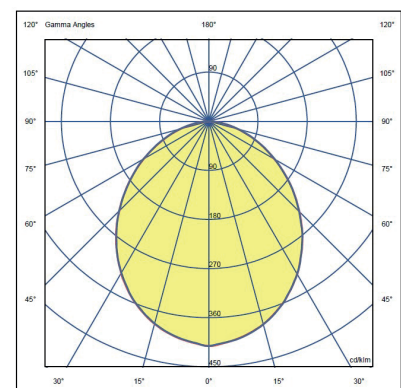

BERLIN 721

Christophe Pillet
2017

Wall/ceiling lamp giving direct and diffused led light in metal. Sand-blasted wired glass diffuser.

DIMENSIONS

MATERIALS

metal/sand-blasted wired glass

COLORS

anodized brass

BULBS

2 x max 15 W - E27 (LED)

equipped without bulb

MARKS

FURTHER INFORMATION

class I

PACKAGING

dimensions 47x47x28 cm / 18,5"x18,5"x11"
volume 0,0618 m³ / 2,18 ft³
weight 6,1 kg / 13,45 lb

TYPE

indoor - wall/ceiling lamp

PHOTOMETRIC CURVE

BULB TECHNICAL DATA:
2x13 E27LED 220-240 V
Sources Flux 394 lm