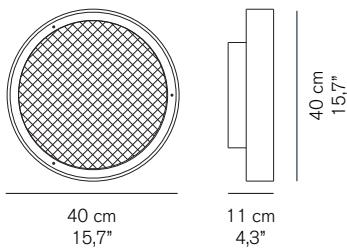

BERLIN 721

Christophe Pillet
2017

Wall/ceiling lamp giving direct and diffused led light in metal. Sand-blasted wired glass diffuser.

DIMENSIONS

MATERIALS

metal/sand-blasted wired glass

COLORS

anodized brass

BULBS

2 x max 15 W - E27 (LED)

 equipped without bulb

MARKS

FURTHER INFORMATION

PACKAGING

dimensions 47x47x28 cm / 18,5"x18,5"x11"
volume 0,0618 m³ / 2,18 ft³
weight 6,1 kg / 13,45 lb

TYPE

indoor - wall/ceiling lamp

PHOTOMETRIC CURVE

BULB TECHNICAL DATA:
2x13 E27LED 220-240 V
Sources Flux 394 lm