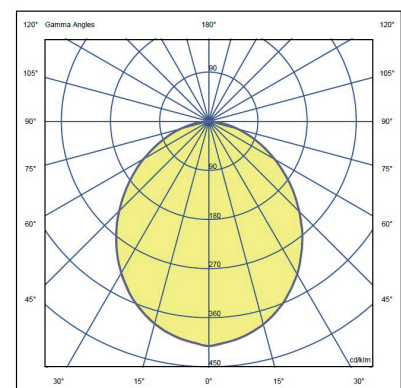

BERLIN 721

Christophe Pillet
2017

Wall/ceiling lamp giving direct and diffused led light in metal. Sand-blasted wired glass diffuser.

DIMENSIONS

MATERIALS

metal/sand-blasted wired glass

COLORS

anodized brass

BULBS

2 x max 15 W - E27 (LED)

 equipped without bulb

MARKS

FURTHER INFORMATION

PACKAGING

dimensions 47x47x28 cm / 18,5"x18,5"x11"
volume 0,0618 m³ / 2,18 ft³
weight 6,1 kg / 13,45 lb

TYPE

indoor - wall/ceiling lamp

PHOTOMETRIC CURVE

BULB TECHNICAL DATA:
2x13 E27LED 220-240 V
Sources Flux 394 lm