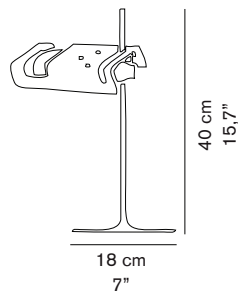

SPIDER 291

Joe Colombo
1965

Table lamp giving direct light, lacquered metal base, chromium-plated stem, adjustable reflector in lacquered aluminium.

DIMENSIONS

MATERIALS

metal/aluminium

COLORS

external black	RAL9005
inner white	RAL9003
white	RAL9003

BULBS

1 x max 48 W - G9 (LED)

equipped without bulb

MARKS

FURTHER INFORMATION

black cable

black on/off switch

PACKAGING

dim./dim. 24,5x21,5x44,5 cm / 9,6"x8,5"x17,5"
volume/volume 0,0234 m³ / 0,83 ft³
peso/weight 3 kg / 6,61 lb

TYPE

interno - lampada da tavolo
indoor - table lamp

PHOTOMETRIC CURVE