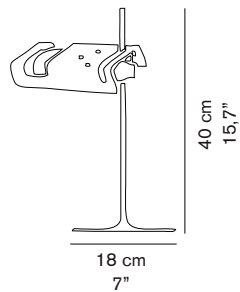

## SPIDER 291

Joe Colombo  
1965

Table lamp giving direct light, lacquered metal base, chromium-plated stem, adjustable reflector in lacquered aluminium.

### DIMENSIONS

### PACKAGING

dimensions 24,5x21,5x44,5 cm / 9,6"x8,5"x17,5"  
volume 0,0234 m<sup>3</sup> / 0,83 ft<sup>3</sup>  
weight 3 kg / 6,61 lb