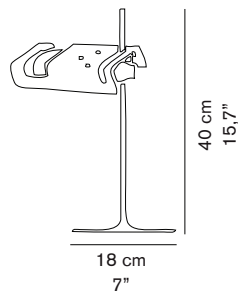

SPIDER 291

Joe Colombo
1965

Table lamp giving direct light, lacquered metal base, chromium-plated stem, adjustable reflector in lacquered aluminium.

DIMENSIONS

MATERIALS

metal/aluminium

COLORS

external lacquered black	RAL9005
inner white	RAL9003
external mustard yellow	RAL8001
inner white	RAL9003

BULBS

1 x max 48 W - G9 (LED)

equipped without bulb

MARKS

FURTHER INFORMATION

black cable

black on/off switch

PACKAGING

dim./dim. 24,5x21,5x44,5 cm / 9,6"x8,5"x17,5"
volume/volume 0,0234 m³ / 0,83 ft³
peso/weight 3 kg / 6,61 lb

TYPE

interno - lampada da tavolo
indoor - table lamp

PHOTOMETRIC CURVE