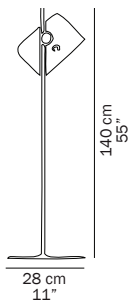

COUPÉ 3321

Joe Colombo
1967

Floor lamp giving direct light, lacquered metal base, chromium-plated stem, adjustable reflector in lacquered aluminium.

DIMENSIONS

MATERIALS

metal/aluminium

COLORS

external lacquered black
inner white

RAL9005
RAL9003

external scarlet red
inner white

RAL3003
RAL9003

BULBS

1 x max 100 W - E26

 equipped without bulb

Note: lamp compatible with LED bulbs (according to the market availability and without changes to the standard product)

MARKS

FURTHER INFORMATION

black cable

black on/off switch

PACKAGING

dimensions 29x22x149 cm / 11,4"x8,6"x58,7"
volume 0,095 m³ / 3,35 ft³
weight 7,5 kg / 16,53 lb

TYPE

indoor - floor lamp

PHOTOMETRIC CURVE