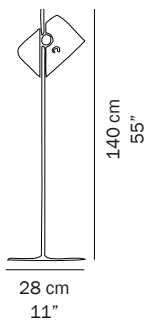

## COUPÉ 3321

Joe Colombo  
1967

Floor lamp giving direct light, lacquered metal base, chromium-plated stem, adjustable reflector in lacquered aluminium.

### DIMENSIONS

### PACKAGING

dimensions 29x22x149 cm / 11,4"x8,6"x58,7"  
volume 0,095 m<sup>3</sup> / 3,35 ft<sup>3</sup>  
weight 7,5 kg / 16,53 lb