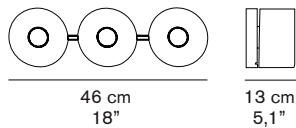

FIORE 123

Laudani & Romanelli
2007

Lampada da parete e soffitto a luce diretta e diffusa, in vetro soffiato trasparente. Struttura in metallo cromato a 3 luci in linea.

Wall and ceiling lamp in transparent blown glass giving direct and diffused light. Chromium-plated metal structure with 3 lights in straight line.

DIMENSIONI/DIMENSIONS

MATERIALI/MATERIALS

metallo/vetro soffiato
metal/blown glass

COLORE/COLORS

trasparente/transparent

SORGENTI/BULBS

3 x max 40 W - E14

fornita senza lampadina
equipped without bulb

Note: lamp compatible with LED bulbs (according to the market availability and without changes to the standard product)

IMBALLO/PACKAGING

dim./dim. 18x45x27 cm / 7,1"x17,7"x10,6"
volume/volume 0,0218 m³ / 0,77 ft³
peso/weight 3,5 kg / 7,71 lb

TIPOLOGIA/TYPE

interno - lampada da parete
indoor - wall lamp

CURVA FOTOMETRICA/ PHOTOMETRIC CURVE