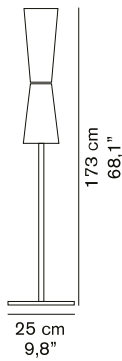

LU-LU 311

Stefano Casciani
1996

Floor lamp. Murano glass diffuser. Brushed metal base.
Chromium-plated metal stand. Double switch/dimmer.

DIMENSIONS

MATERIALS

metal/blown glass

COLORS

opaline opaque

BULBS

2 x max 40 W E26 (halo)
2 x max 12 W E26 (LED)

 equipped with bulb

MARKS

FURTHER INFORMATION

black cable

black universal dimmer
Halogen lamp
40-250W (220-240V)
10-150W (100-127V)
LED lamps
4-100W (220-240V)
4-100W (100-127V)

PACKAGING

dimensions 38x33x128 cm / 15"x13"x50,4"
volume 0,1605 m³ / 5,66 ft³
weight 11 kg / 24,25 lb

TYPE

indoor - floor lamp

PHOTOMETRIC CURVE