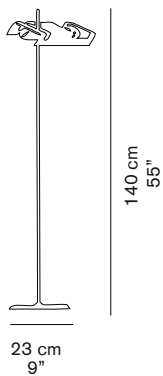

SPIDER 3319

Joe Colombo
1965

Floor lamp giving direct light, lacquered metal base, chromium-plated stem, adjustable reflector in lacquered aluminium.

DIMENSIONS

MATERIALS

metal/aluminium

COLORS

external lacquered black
inner white

RAL9005
RAL9003

external mustard yellow
inner white

RAL8001
RAL9003

BULBS

1 x max 48 W - G9

equipped with bulb

Note: lamp compatible with LED bulbs (according to the market availability and without changes to the standard product)

MARKS

FURTHER INFORMATION

class I

black cable

black on/off switch

PACKAGING

dimensions 26x10x151 cm / 10,2"x3,9x59,4"
volume 0,0392 m³ / 1,38 ft³
weight 5 kg / 11,02 lb

TYPE

indoor - floor lamp

PHOTOMETRIC CURVE