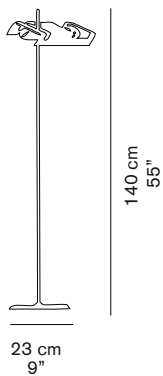

## SPIDER 3319

Joe Colombo  
1965

Floor lamp giving direct light, lacquered metal base, chromium-plated stem, adjustable reflector in lacquered aluminium.

### DIMENSIONS

### PACKAGING

dim./dim. 26x10x151 cm / 10,2"x3,9x59,4"  
volume/volume 0,0392 m<sup>3</sup> / 1,38 ft<sup>3</sup>  
peso/weight 5 kg / 11,02 lb