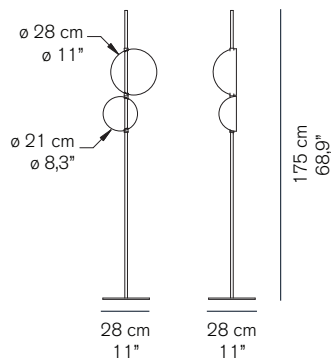

## SUPERLUNA 397

Victor Vasilev  
2015

Floor lamp giving indirect and reflected light with two rotating metal hemispheres.

### DIMENSIONS

### PACKAGING

dimensions 37x37x184 cm / 14,6"x14,6"x72,4"  
volume 0,2519 m<sup>3</sup> / 8,90 ft<sup>3</sup>  
weight 12 kg / 26,46 lb

### PHOTOMETRIC CURVE