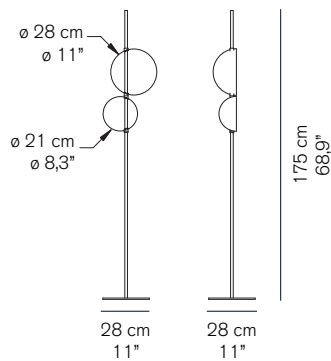

SUPERLUNA 397

Victor Vasilev
2015

Floor lamp giving indirect and reflected light with two rotating metal hemispheres.

DIMENSIONS

MATERIALS

metal

COLORS

matt black	RAL9005
matt black stem	RAL9005
anodic brass	
matt black stem	RAL9005

BULBS

1 x max 5,5 W + 1 x max 6,5W- LED
3000° K - 1150 lm - CRI > 85

 equipped with led

MARKS

FURTHER INFORMATION

black cable

black on/off switch

PACKAGING

dimensions 37x37x184 cm / 14,6"x14,6"x72,4"
volume 0,2519 m³ / 8,90 ft³
weight 12 kg / 26,46 lb

TYPE

indoor - table lamp

PHOTOMETRIC CURVE