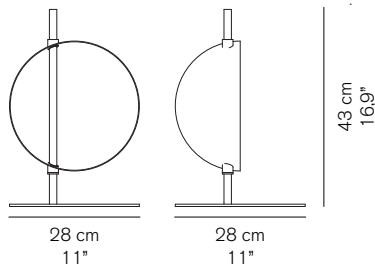

SUPERLUNA 297

Victor Vasilev
2015

Table lamp giving indirect and reflected light with one rotating metal hemisphere.

DIMENSIONS

MATERIALS

metal

COLORS

matt black	RAL9005
matt black stem	RAL9005
anodic brass	
matt black stem	RAL9005

BULBS

1 x max 6,5 W - LED
3000° K - 650 lm - CRI > 85

 equipped with led

MARKS

FURTHER INFORMATION

black cable

black on/off switch

PACKAGING

dimensions 35x35x51 cm / 13,7"x13,7"x20"
volume 0,0625 m³ / 2,20 ft³
weight 5 kg / 11,02 lb

TYPE

indoor - table lamp

PHOTOMETRIC CURVE