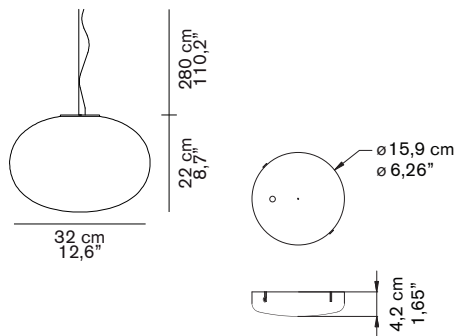

ALBA 465

Mariana Pellegrino Soto
2017

Suspension lamp giving diffused light in polished opaline blown-glass. Satin brass finish structure.

DIMENSIONS

MATERIALS

metal/blown-glass

COLORS

satin brass
polished opaline

BULBS

1 x max 75 W - E26

equipped without bulb

MARKS

FURTHER INFORMATION

white rose

transparent cable

accessory: multiple ceiling plate/square

PACKAGING

dimensions 41x41x36 cm / 16,1"x16,1"x14,2"
volume 0,0606 m³ / 2,14 ft³
weight 3,7 kg / 8,16 lb

TYPE

indoor - suspension lamp

PHOTOMETRIC CURVE