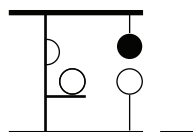

ALBA 465

Mariana Pellegrino Soto
2017

Suspension lamp giving diffused light in polished opaline blown-glass. Satin brass finish structure.

DIMENSIONS

MATERIALS

metal/blown-glass

COLORS

satin brass
polished opaline

BULBS

1 x max 75 W - E26

equipped without bulb

MARKS

FURTHER INFORMATION

white rose

transparent cable

accessory: multiple ceiling plate/square

PACKAGING

dimensions 41x41x36 cm / 16,1"x16,1"x14,2"
volume 0,0606 m³ / 2,14 ft³
weight 3,7 kg / 8,16 lb

TYPE

indoor - suspension lamp

PHOTOMETRIC CURVE