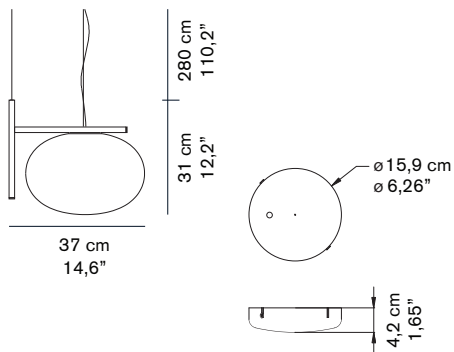

ALBA 466

Mariana Pellegrino Soto
2018

Suspension lamp giving diffused light in polished opaline blown-glass. Satin brass or anodic bronze finish structure with rectangular profile.

DIMENSIONS

MATERIALS

metal/blown-glass

COLORS

satin brass
polished opaline

anodic bronze
polished opaline

BULBS

1 x max 75 W - E26

 equipped without bulb

MARKS

FURTHER INFORMATION

white rose

transparent cable

PACKAGING

dimensions 46x46x40 cm / 18,1"x18,1"x15,7"
volume 0,0846 m³ / 3 ft³
weight 6 kg / 13,2 lb

TYPE

indoor - suspension lamp

PHOTOMETRIC CURVE