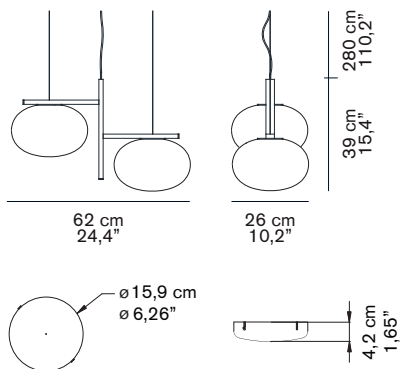

ALBA 468

Mariana Pellegrino Soto
2017

Suspension lamp giving diffused light in polished opaline blown-glass. Satin brass or anodic bronze finish structure with rectangular profile.

DIMENSIONS

MATERIALS

metal/blown-glass

COLORS

satin brass
polished opaline

anodic bronze
polished opaline

BULBS

2 x max 75 W - E26

 equipped without bulb

MARKS

FURTHER INFORMATION

 white rose

 transparent cable

PACKAGING

dimensions 56x48x38 cm / 22"x18,9"x15"
volume 0,1022 m³ / 3,6 ft³
weight 6,2 kg / 13,7 lb

TYPE

indoor - suspension lamp

PHOTOMETRIC CURVE