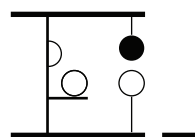

ALBA 468

Mariana Pellegrino Soto
2017

Suspension lamp giving diffused light in polished opaline blown-glass. Satin brass or anodic bronze finish structure with rectangular profile.

DIMENSIONS

MATERIALS

metal/blown-glass

 white rose

 transparent cable

PACKAGING

dimensions 56x48x38 cm / 22"x18,9"x15"
volume 0,1022 m³ / 3,6 ft³
weight 6,2 kg / 13,7 lb

TYPE

indoor - suspension lamp

PHOTOMETRIC CURVE